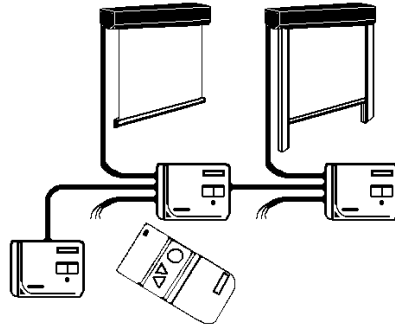

**DOUBLE PULLEY BOTTOM RAIL  
CONSTANT TENSION SPRING.**  
IDEAL FOR SLOPING WINDOWS.

**CONSTANT TENSION SPRING-**

**SELF LOCK SPRING.**

**ALL SPRING OPERATED SHADES ARE SUPPLIED WITH A CORD CLEAT**

**LEFT OR RIGHT HAND  
SIDE CHAIN CLUTCH**

**ELECTRIC** BY REMOTE CONTROL, GROUP CONTROL AND / OR LOCAL INDIVIDUAL CONTROL - IDEAL FOR BLINDS THAT ARE DIFFICULT TO ACCESS.

LOW VOLTAGE (LoVo—24V D.C.) IS AVAILABLE FOR SMALLER SIZED ROLLER BLINDS. HIGH VOLTAGE (HiVo—230V A.C., 50HZ OR 60HZ) IS AVAILABLE OVER THE FULL RANGE OF ROLLER BLIND SIZES.