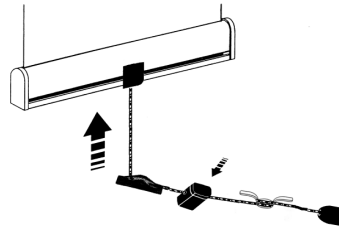

**DOUBLE PULLEY BOTTOM RAIL  
CONSTANT TENSION SPRING.**  
IDEAL FOR SLOPING WINDOWS.

**CONSTANT TENSION SPRING-**

**SELF LOCK SPRING.**

**ALL SPRING OPERATED SHADES ARE SUPPLIED WITH A CORD CLEAT**

**LEFT OR RIGHT HAND  
SIDE CHAIN CLUTCH**