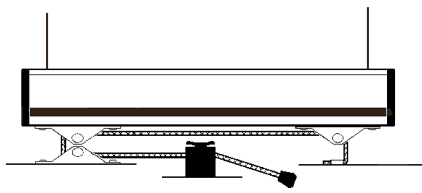

**DOUBLE PULLEY BOTTOM RAIL  
CONSTANT TENSION SPRING.**  
IDEAL FOR SLOPING WINDOWS.

**CONSTANT TENSION SPRING-**

**SELF LOCK SPRING.**

**ALL SPRING OPERATED SHADES ARE SUPPLIED WITH A CORD CLEAT**

**LEFT OR RIGHT HAND  
SIDE CHAIN CLUTCH**