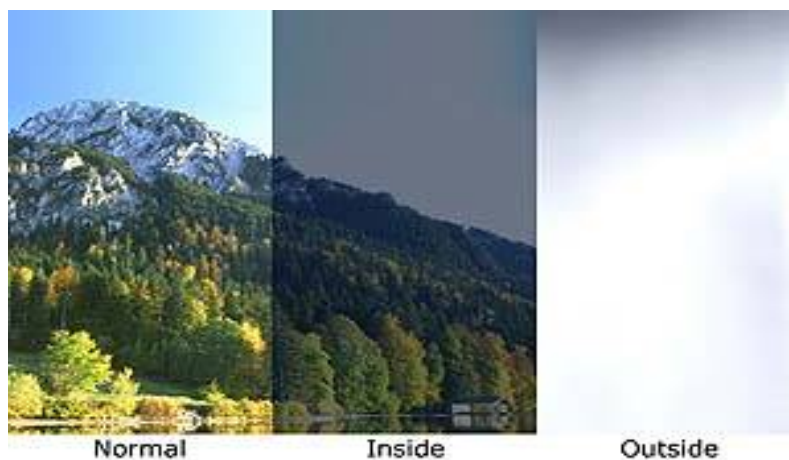

Silver:

Rejects:
92.6% Glare
77.8% Heat
97.4% UV Light