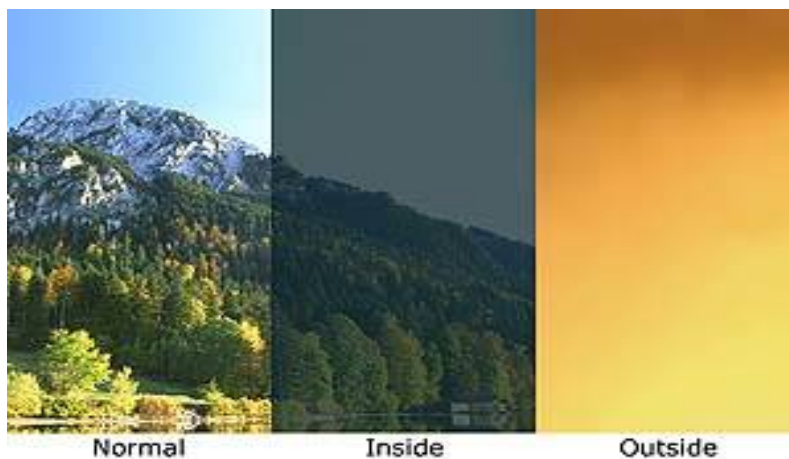

## Gold:

**Rejects:**  
93.2% Glare  
87.2% Heat  
99.3% UV Light